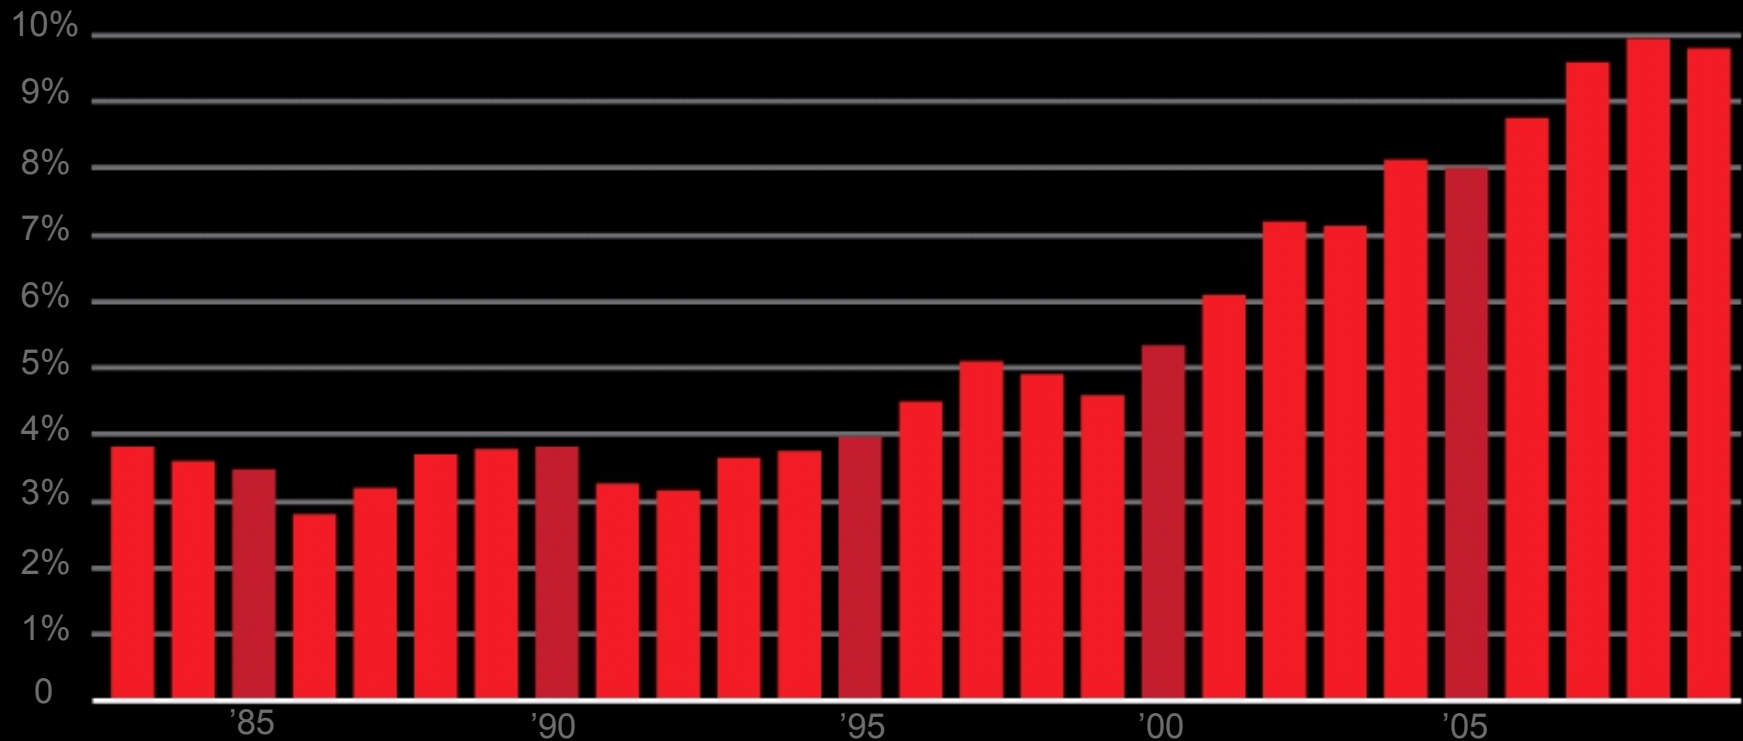

Potency: Increased THC Content in Seized Marijuana

PERCENT THC FROM 1983 TO 2009

Sources: The University of Mississippi Forensic Monitoring Project